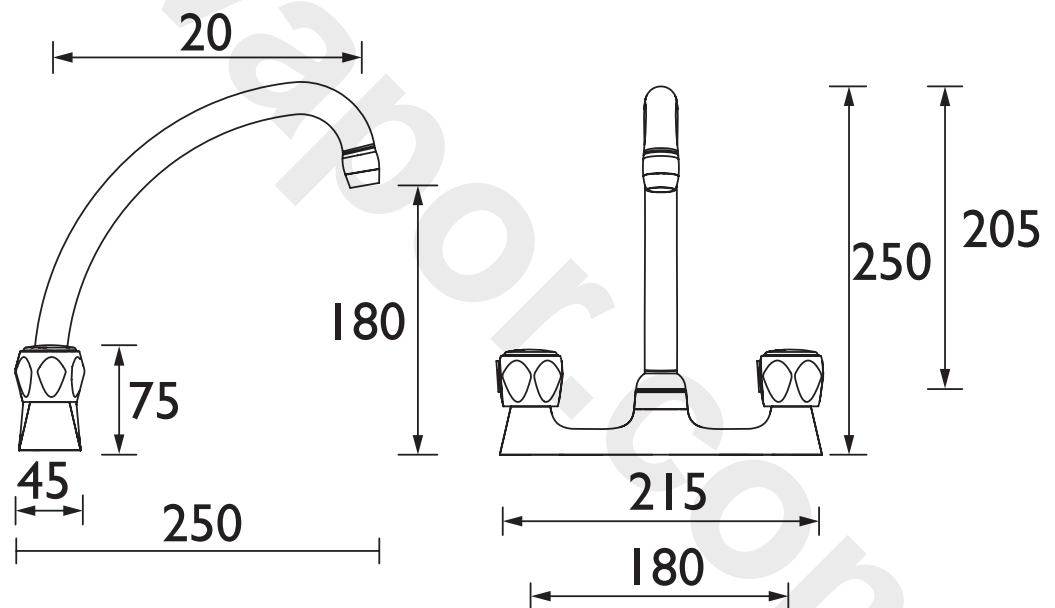

VAC BDSM C MT

CLUB Tap Range Club Budget Deck Sink Mixer Chrome with Metal Heads

Features:

- Dual flow prevents hot water entering the mains supply
- Metal handles

Product Certifications:

WRAS Cert. Number: 2009902
WRAS Expiry Date: 30/09/2025

For more products, visit our website:
<http://www.bristan.com>

Specification

| | |
|--|-----------------------------------|
| Product Type: | Kitchen Taps |
| Main Construction Material: | Brass |
| Mount Type: | Deck Mounted |
| Handle Type: | Club Metal Handles |
| Connection Inlet: | 1/2" BSP |
| Connection Outlet: | Open |
| Number of Tap Holes: | 2 |
| Flow Control Valve Type: | Standard 1/2" Valve |
| Plumbing System: | Suitable for all plumbing systems |
| Minimum Dynamic Pressure: (Bar) | 0.2 Bar |
| Maximum Dynamic Pressure: (Bar) | 5.0 Bar |
| Maximum Static Pressure: (Bar) | 10 |
| Maximum Hot Water Temperature: (C°) | 60 |
| Flow Type: | Dual Flow |
| Isolation Included: | No |
| Check Valve Supplied: | No |

Dimensions (measurements in mm)

Flow Rates (l/min)

| System Pressure (bar) | 0.2 | 0.5 | 1 | 2 | 3 | 5 |
|-----------------------|------|------|----|------|------|------|
| VAC BDSM C MT | 14.8 | 23.4 | 33 | 46.9 | 57.4 | 74.1 |